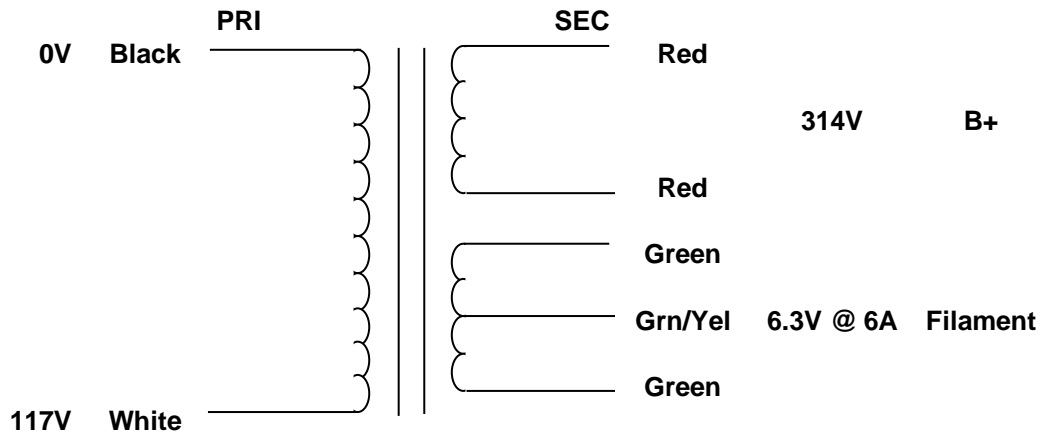

MERCURY MAGNETICS  
10050 Remmet Ave.  
Chatsworth, CA 91311

Phone 818-998-7791  
Fax 818-998-7835  
mercurymagnetics.com

**ToneClone SUP-TH-P POWER TRANSFORMER**

4/10/2002