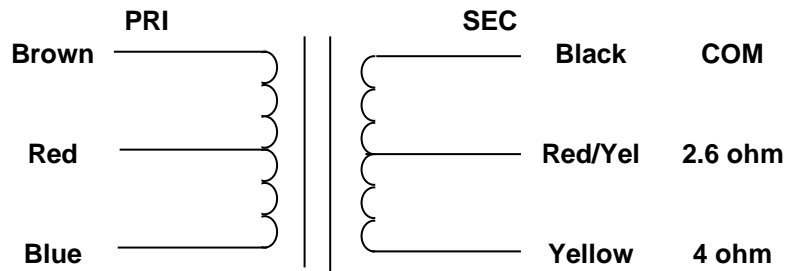

MERCURY MAGNETICS
10050 Remmet Ave.
Chatsworth, CA 91311

Phone 818-998-7791
Fax 818-998-7835
mercurymagnetics.com

ToneClone SSTT-O OUTPUT TRANSFORMER

3/28/2002